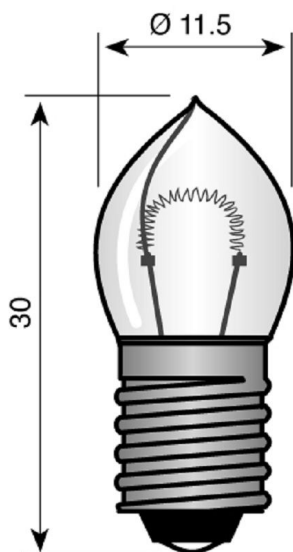

E10 11x24 mm 2.5V 700mA krypton

E10 11x24 mm 2.5V 700mA krypton

ARTICLE_NUMBER: 101125056

CHANGED_LAST: 29-10-2025

BRAND: Vezalux

ETIM_GROUP: EG000028 - Lamps

ETIM_CLASS: EC000399 - Indication- and signalling lamp

SYNONYM: Incandescent lamp, Indication- and signalling lamp, Lamp, Traffic signalling lamp

FEATURES

Nominal current:	700 mA	Suitable for pointer:	NO
Colour:	Colourless	Halogen:	NO
Socket:	E10	Technology:	Incandescent lamp
Luminous flux:	-lm	Xenon:	NO
Colour temperature:	2700 K	Average nominal lifetime:	2000 h
Total length:	24 mm	Lamp voltage:	2.5 V
Diameter:	11 mm	Lamp power:	1.75 W
Lamp shape:	Tube, single-ended	Suitable for round flashing luminaire:	NO
Krypton:	YES	Energy efficiency class according to EU regulation 2019/2015:	NO

PACKING_INFORMATION

WEIGHT	0 gr
PACKING_CODE	BX
PACKING_FORM	Box <small>-> A non-specific term that refers to a non-flexible, three-dimensional packaging with closed sides that can be completely enveloped and made of any material. Although some boxes are suitable for reuse or rescue, they can also be for one-off use, depending on the product</small></small>