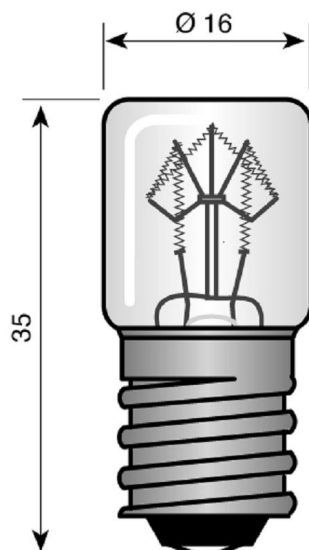

E14 16x 38 mm 24V 10W

E14 16x 38 mm 24V 10W	
ARTICLE_NUMBER:	141635341
CHANGED_LAST:	29-10-2025
BRAND:	Vezalux
ETIM_GROUP:	EG000028 - Lamps
ETIM_CLASS:	EC000399 - Indication- and signalling lamp
SYNONYM:	Incandescent lamp, Indication- and signalling lamp, Lamp, Traffic signalling lamp

FEATURES

Nominal current: -mA	Suitable for pointer: NO
Colour: Colourless	Halogen: NO
Socket: E14	Technology: Incandescent lamp
Luminous flux: -lm	Xenon: NO
Colour temperature: 2700 K	Average nominal lifetime: 2000 h
Total length: 38 mm	Lamp voltage: 24 V
Diameter: 16 mm	Lamp power: 10 W
Lamp shape: Tube, single-ended	Suitable for round flashing luminaire: NO
Krypton: NO	Energy efficiency class according to EU regulation 2019/2015: NO

PACKING_INFORMATION

WEIGHT	0 gr
PACKING_CODE	BX
PACKING_FORM	Box <small><p>A non-specific term that refers to a non-flexible, three-dimensional packaging with closed sides that can be completely enveloped and made of any material. Although some boxes are suitable for reuse or rescue, they can also be for one-off use, depending on the product</p></small>