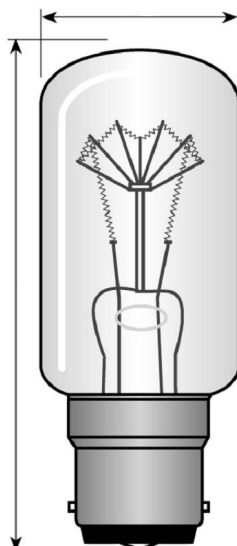

## Ba22d 30x85 mm 110V 15W frosted

Ba22d 30x85 mm 110V 15W frosted

ARTICLE\_NUMBER: 223085513

CHANGED\_LAST: 29-10-2025

BRAND: Vezalux

ETIM\_GROUP: EG000028 - Lamps

ETIM\_CLASS: EC000014 - Incandescent lamp tube-shaped

SYNONYM: Bulb, Bulb tubular, Flashlight lamp, Incandescent lamp, Incandescent lamp tube-shaped, Indicator light complete, Lamp, Miniature lamp, Oven lamp

## FEATURES

Nominal current:	136 mA	Shock-proof:	NO
Colour:	Other	Suitable for refrigerator:	NO
Model:	Frosted	Carbon filament:	NO
Lamp power:	15 W	Average nominal lifetime:	1000 h
Socket:	B22d	Lamp voltage:	110 V
Luminous flux:	-lm	Weighted energy consumption in 1000 hours:	15 kWh
Total length:	85 mm	Lamp designation:	Other
Diameter:	30 mm	Energy efficiency class according to EU regulation 2019/2015:	Other