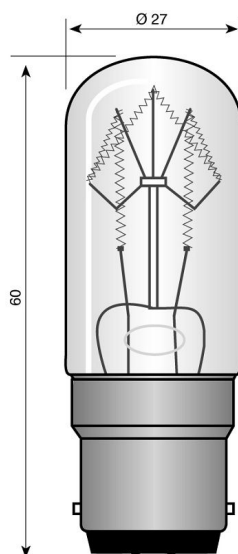

B22d 27x 60 mm 36V 15W clear

B22d 27x 60 mm 36V 15W clear

ARTICLE_NUMBER: 272260419

CHANGED_LAST: 29-10-2025

BRAND: Vezalux

ETIM_GROUP: EG000028 - Lamps

ETIM_CLASS: EC000014 - Incandescent lamp tube-shaped

SYNONYM: Bulb, Bulb tubular, Flashlight lamp, Incandescent lamp, Incandescent lamp tube-shaped, Indicator light complete, Lamp, Miniature lamp, Oven lamp

FEATURES

Nominal current:	417 mA	Shock-proof:	NO
Colour:	Colourless	Suitable for refrigerator:	NO
Model:	Clear	Carbon filament:	NO
Lamp power:	15 W	Average nominal lifetime:	2000 h
Socket:	B22d	Lamp voltage:	36 V
Luminous flux:	-lm	Weighted energy consumption in 1000 hours:	15 kWh
Total length:	60 mm	Lamp designation:	Other
Diameter:	27 mm	Energy efficiency class according to EU regulation 2019/2015:	Other

PACKING_INFORMATION

WEIGHT	0 gr
PACKING_CODE	BX
PACKING_FORM	Box -p>A non-specific term that refers to a non-flexible, three-dimensional packaging with closed sides that can be completely enveloped and made of any material. Although some boxes are suitable for reuse or rescue, they can also be for one -off use, depending on the product</p>