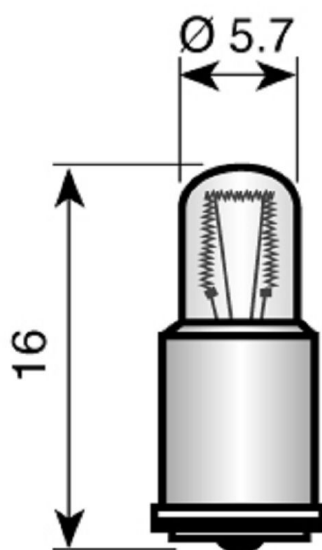

MF T1 3/4 48V 25mA CC-2F

MF T1 3/4 48V 25mA CC-2F	
ARTICLE_NUMBER:	020616441
CHANGED_LAST:	18-12-2025
BRAND:	Vezalux
ETIM_GROUP:	EG000028 - Lamps
ETIM_CLASS:	EC000399 - Indication- and signalling lamp
SYNONYM:	Incandescent lamp, Indication- and signalling lamp, Lamp, Traffic signalling lamp

FEATURES

Nominal current:	25 mA	Suitable for pointer:	NO
Colour:	Colourless	Halogen:	NO
Socket:	Midget flanged	Technology:	Incandescent lamp
Luminous flux:	-lm	Xenon:	NO
Colour temperature:	2700 K	Average nominal lifetime:	5000 h
Total length:	16 mm	Lamp voltage:	48 V
Diameter:	5.7 mm	Lamp power:	1.2 W
Lamp shape:	Tube, single-ended	Suitable for round flashing luminaire:	NO
Krypton:	NO	Energy efficiency class according to EU regulation 2019/2015:	NO

PACKING_INFORMATION

WEIGHT	0 gr
PACKING_CODE	BX
PACKING_FORM	Box <small>-> A non-specific term that refers to a non-flexible, three-dimensional packaging with closed sides that can be completely enveloped and made of any material. Although some boxes are suitable for reuse or rescue, they can also be for one-off use, depending on the product</small></small>