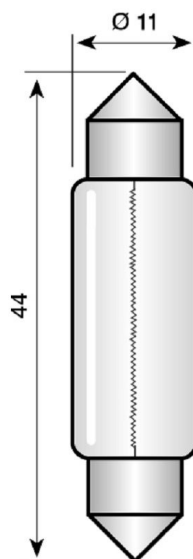

## S8.5 11x44 mm 12V 10W

S8.5 11x44 mm 12V 10W

ARTICLE\_NUMBER: 851144253

CHANGED\_LAST: 27-03-2026 12:02:24

BRAND: Vezalux

ETIM\_GROUP: EG000028 - Lamps

ETIM\_CLASS: EC000399 - Indication- and signalling lamp

## FEATURES

Nominal current:	833 mA	Suitable for pointer:	NO
Colour:	Colourless	Halogen:	NO
Socket:	S8.5	Technology:	Incandescent lamp
Luminous flux:	-lm	Xenon:	NO
Colour temperature:	2700 K	Average nominal lifetime:	2000 h
Total length:	44 mm	Lamp voltage:	12 V
Diameter:	11 mm	Lamp power:	10 W
Lamp shape:	Tube, double-ended	Suitable for round flashing luminaire:	NO
Krypton:	NO	Energy efficiency class according to EU regulation 2019/2015:	Not required

## PACKING\_INFORMATION

WEIGHT	0 gr
PACKING_CODE	BX
PACKING_FORM	Box <small>-&gt; A non-specific term that refers to a non-flexible, three-dimensional packaging with closed sides that can be completely enveloped and made of any material. Although some boxes are suitable for reuse or rescue, they can also be for one-off use, depending on the product&lt;/small&gt;</small>