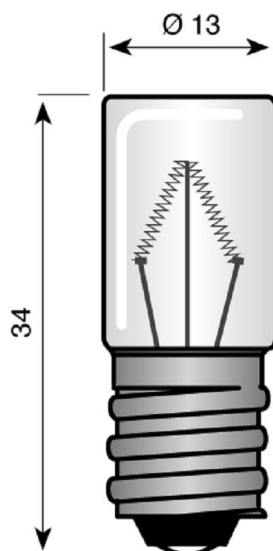

E12 13x33 mm 30V 2W C-2V

E12 13x33 mm 30V 2W C-2V

ARTICLE_NUMBER: 121333395

CHANGED_LAST: 01-04-2026 12:09:06

BRAND: Vezalux

ETIM_GROUP: EG000028 - Lamps

ETIM_CLASS: EC000399 - Indication- and signalling lamp

SYNONYM: Incandescent lamp, Indication- and signalling lamp, Lamp, Traffic signalling lamp

FEATURES

Nominal current:	65 mA	Suitable for pointer:	NO
Colour:	Colourless	Halogen:	NO
Socket:	E12	Technology:	Incandescent lamp
Luminous flux:	-lm	Xenon:	NO
Colour temperature:	2700 K	Average nominal lifetime:	2000 h
Total length:	33 mm	Lamp voltage:	30 V
Diameter:	13 mm	Lamp power:	2 W
Lamp shape:	Tube, single-ended	Suitable for round flashing luminaire:	NO
Krypton:	NO	Energy efficiency class according to EU regulation 2019/2015:	NO

PACKING_INFORMATION

WEIGHT	0 gr
PACKING_CODE	BX
PACKING_FORM	Box <small>-> A non-specific term that refers to a non-flexible, three-dimensional packaging with closed sides that can be completely enveloped and made of any material. Although some boxes are suitable for reuse or rescue, they can also be for one-off use, depending on the product</small>