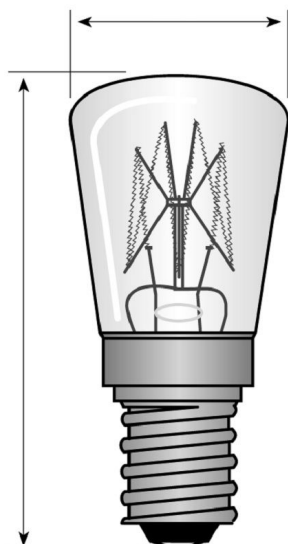

E14 26x 57 mm 130V 15W clear

E14 26x 57 mm 130V 15W clear	
Article code:	142657546
Last changed:	28-04-2026 08:10:55
Brand:	Vezalux
ETIM group:	EG000028 - Lamps
ETIM class:	EC000014 - Incandescent lamp tube-shaped
Synonyms:	Bulb, Bulb tubular, Flashlight lamp, Incandescent lamp, Incandescent lamp tube-shaped, Indicator light complete, Lamp, Miniature lamp, Oven lamp

Specifications

Nominal current:	115 mA	Shock-proof:	No
Colour:	Colourless	Suitable for refrigerator:	No
Model:	Clear	Carbon filament:	No
Lamp power:	15 W	Average nominal lifetime:	2000 h
Socket:	E14	Lamp voltage:	130 V
Luminous flux:	90 lm	Weighted energy consumption in 1000 hours:	15 kWh
Total length:	57 mm	Lamp designation:	Other
Diameter:	26 mm	Energy efficiency class according to EU regulation 2019/2015:	Other

Packaging information

Weight	0 gr
Packaging code <small>(according to EANCOM code list 7065)</small>	BX
Packaging form	Box <small>-p>A non-specific term that refers to a non-flexible, three-dimensional packaging with closed sides that can be completely enveloped and made of any material. Although some boxes are suitable for reuse or rescue, they can also be for one-off use, depending on the producti</p></small>
CBS-code	85392290