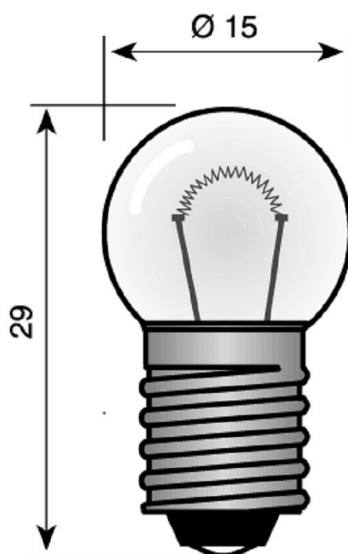

## E10 15x29 mm 6V 100mA 0.6W C-2V

E10 15x29 mm 6V 100mA 0.6W C-2V

Article code: 101529141

Last changed: 04-05-2026 11:49:29

Brand: Vezalux

ETIM group: EG000028 - Lamps

ETIM class: EC000399 - Indication- and signalling lamp

## Specifications

Nominal current:	100 mA	Suitable for pointer:	No
Colour:	Colourless	Halogen:	No
Socket:	E10	Technology:	Incandescent lamp
Luminous flux:	-lm	Xenon:	No
Colour temperature:	2700 K	Average nominal lifetime:	2000 h
Total length:	29 mm	Lamp voltage:	6 V
Diameter:	15 mm	Lamp power:	0.6 W
Lamp shape:	Round/globe	Suitable for round flashing luminaire:	No
Krypton:	No	Energy efficiency class according to EU regulation 2019/2015:	No