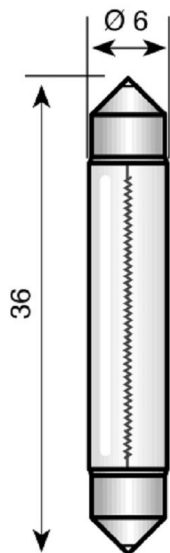

S6 6x36 mm 12V 3W

S6 6x36 mm 12V 3W

Article code: 600636248

Last changed: 18-05-2026 13:46:33

Brand: Vezalux

ETIM group: EG000028 - Lamps

ETIM class: EC000399 - Indication- and signalling lamp

Synonyms: Incandescent lamp, Indication- and signalling lamp, Lamp, Traffic signalling lamp

Specifications

Nominal current:	250 mA	Suitable for pointer:	No
Colour:	Colourless	Halogen:	No
Socket:	S6	Technology:	Incandescent lamp
Luminous flux:	-lm	Xenon:	No
Colour temperature:	2700 K	Average nominal lifetime:	2000 h
Total length:	36 mm	Lamp voltage:	12 V
Diameter:	6 mm	Lamp power:	3 W
Lamp shape:	Tube, double-ended	Suitable for round flashing luminaire:	No
Krypton:	No	Energy efficiency class according to EU regulation 2019/2015:	No

Packaging information

Weight	0 gr
Packaging code <small>(according to EANCOM code list 7065)</small>	BX
Packaging form	Box <small><p>A non-specific term that refers to a non-flexible, three-dimensional packaging with closed sides that can be completely enveloped and made of any material. Although some boxes are suitable for reuse or rescue, they can also be for one-off use, depending on the product</p></small>
CBS-code	8539