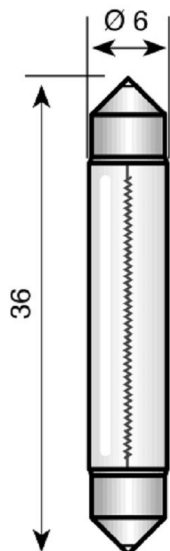

S6 6x36 mm 24V 3W

S6 6x36 mm 24V 3W	
Article code:	600636337
Last changed:	18-05-2026 13:50:49
Brand:	Vezalux
ETIM group:	EG000028 - Lamps
ETIM class:	EC000399 - Indication- and signalling lamp
Synonyms:	Incandescent lamp, Indication- and signalling lamp, Lamp, Traffic signalling lamp

Specifications

Nominal current:	125 mA	Suitable for pointer:	No
Colour:	Colourless	Halogen:	No
Socket:	S6	Technology:	Incandescent lamp
Luminous flux:	-lm	Xenon:	No
Colour temperature:	2700 K	Average nominal lifetime:	2000 h
Total length:	36 mm	Lamp voltage:	24 V
Diameter:	6 mm	Lamp power:	3 W
Lamp shape:	Tube, double-ended	Suitable for round flashing luminaire:	No
Krypton:	No	Energy efficiency class according to EU regulation 2019/2015:	No

Packaging information

Weight	0 gr
Packaging code <small>(according to EANCOM code list 7065)</small>	BX
Packaging form	Box <small><p>A non-specific term that refers to a non-flexible, three-dimensional packaging with closed sides that can be completely enveloped and made of any material. Although some boxes are suitable for reuse or rescue, they can also be for one-off use, depending on the product</p></small>
CBS-code	85392998