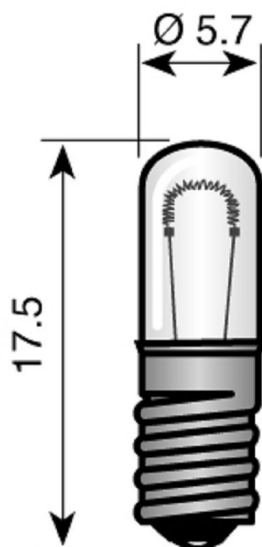

E 5/8 T1 3/4 6.3V 200mA 20000Hrs. C-2F

E 5/8 T1 3/4 6.3V 200mA 20000Hrs. C-2F	
Article number:	050616188
Status product:	126 - CURRENT
Changed last:	02-10-2024
Brand:	Vezalux
Type:	E5/8 T1 3/4
ETIM Group:	EG000028 - Lamps
ETIM Classes:	EC000399 - Indication- and signalling lamp
Synonym:	Incandescent lamp, Indication- and signalling lamp, Lamp, Traffic signalling lamp

Feature

Lamp power:	1.26 ~ 1.26 W	Colour temperature:	2700 K
Lamp voltage:	6.3 ~ 6.3 V	Diameter:	5.7 mm
Luminous flux:	0 lm	Total length:	17 mm
Socket:	E5/8	Suitable for torches:	No
Technology:	Incandescent lamp	Suitable for pointer:	No
Lamp shape:	Tube, single-ended	Suitable for round flashing luminaire:	No
Halogen:	No	Nominal current:	200 mA
Krypton:	No	Average nominal lifespan:	2000 h
Xenon:	No	Energy efficiency class:	G
Colour:	Colourless		