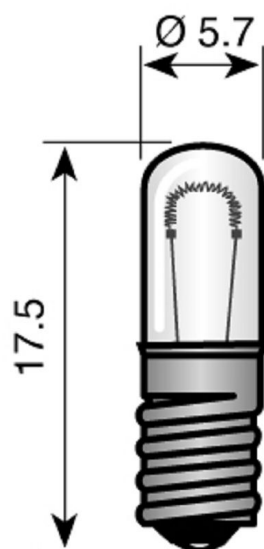

E 5/8 T1 3/4 12V 50mA C-2V

E 5/8 T1 3/4 12V 50mA C-2V	
Article number:	050616239
Status product:	126 - CURRENT
Changed last:	02-10-2024
Brand:	Vezalux
Type:	E5/8 T1 3/4
ETIM Group:	EG000028 - Lamps
ETIM Classes:	EC000399 - Indication- and signalling lamp
Synonym:	Incandescent lamp, Indication- and signalling lamp, Lamp, Traffic signalling lamp

Feature

Lamp power:	0.6 ~ 0.6 W	Colour temperature:	2700 K
Lamp voltage:	12 ~ 12 V	Diameter:	5.7 mm
Luminous flux:	0 lm	Total length:	17 mm
Socket:	E5/8	Suitable for torches:	No
Technology:	Incandescent lamp	Suitable for pointer:	No
Lamp shape:	Tube, single-ended	Suitable for round flashing luminaire:	No
Halogen:	No	Nominal current:	50 mA
Krypton:	No	Average nominal lifespan:	2000 h
Xenon:	No	Energy efficiency class:	G
Colour:	Colourless		