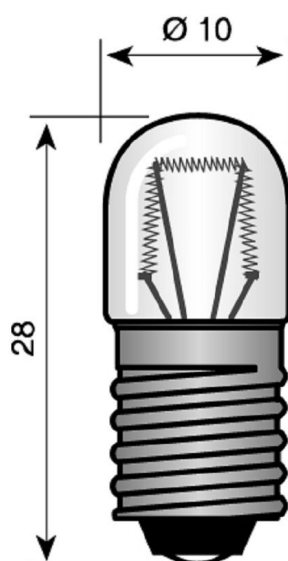

E10 10x28 mm 6V 1000mA 6W C-2R

E10 10x28 mm 6V 1000mA 6W C-2R	
Article number:	101028158
Status product:	126 - CURRENT
Changed last:	02-10-2024
Brand:	Vezalux
Type:	E10 T10x28
ETIM Group:	EG000028 - Lamps
ETIM Classes:	EC000399 - Indication- and signalling lamp
Synonym:	Incandescent lamp, Indication- and signalling lamp, Lamp, Traffic signalling lamp

Feature

Lamp power:	6 ~ 6 W	Colour:	Colourless
Lamp voltage:	6 ~ 6 V	Colour temperature:	2700 K
Luminous flux:	0 lm	Diameter:	10 mm
Socket:	E10	Total length:	28 mm
Technology:	Incandescent lamp	Suitable for torches:	No
Lamp shape:	Tube, single-ended	Suitable for pointer:	No
Halogen:	No	Suitable for round flashing luminaire:	No
Krypton:	No	Nominal current:	1000 mA
Xenon:	No	Average nominal lifespan:	2000 h