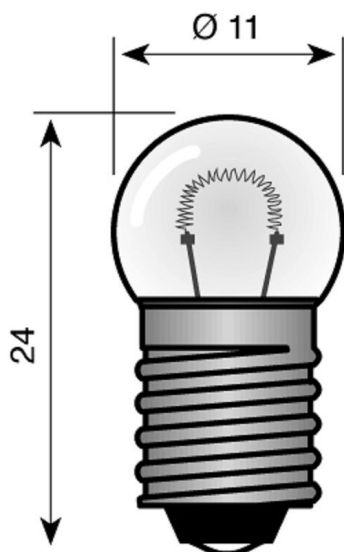

E10 11x24 mm 6V 50mA C-2V

E10 11x24 mm 6V 50mA C-2V	
Article number:	101124137
Status product:	126 - CURRENT
Changed last:	02-10-2024
Brand:	Vezalux
Type:	E10 G11x24
ETIM Group:	EG000028 - Lamps
ETIM Classes:	EC000399 - Indication- and signalling lamp
Synonym:	Incandescent lamp, Indication- and signalling lamp, Lamp, Traffic signalling lamp

Feature

Lamp power:	0.3 ~ 0.3 W	Colour temperature:	2700 K
Lamp voltage:	6 ~ 6 V	Diameter:	11 mm
Luminous flux:	0 lm	Total length:	24 mm
Socket:	E10	Suitable for torches:	No
Technology:	Incandescent lamp	Suitable for pointer:	No
Lamp shape:	Round/globe	Suitable for round flashing luminaire:	No
Halogen:	No	Nominal current:	50 mA
Krypton:	No	Average nominal lifespan:	2000 h
Xenon:	No	Energy efficiency class:	G
Colour:	Colourless		