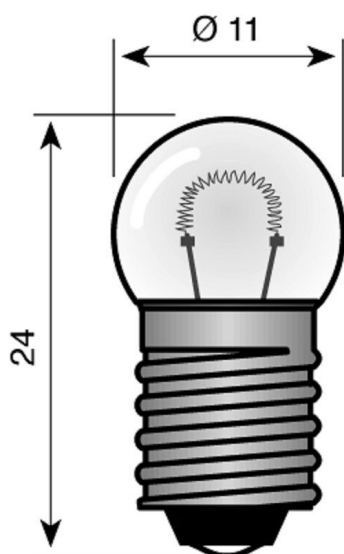

## E10 11x24 mm 6V 1000mA 6W C-2R

E10 11x24 mm 6V 1000mA 6W C-2R	
Article number:	101124158
Status product:	126 - CURRENT
Changed last:	02-10-2024
Brand:	Vezalux
Type:	E10 G11x24
ETIM Group:	EG000028 - Lamps
ETIM Classes:	EC000399 - Indication- and signalling lamp
Synonym:	Incandescent lamp, Indication- and signalling lamp, Lamp, Traffic signalling lamp

## Feature

Lamp power:	6 ~ 6 W	Colour:	Colourless
Lamp voltage:	6 ~ 6 V	Colour temperature:	2700 K
Luminous flux:	0 lm	Diameter:	11 mm
Socket:	E10	Total length:	24 mm
Technology:	Incandescent lamp	Suitable for torches:	Yes
Lamp shape:	Round/globe	Suitable for pointer:	No
Halogen:	No	Suitable for round flashing luminaire:	No
Krypton:	No	Nominal current:	1000 mA
Xenon:	No	Average nominal lifespan:	2000 h