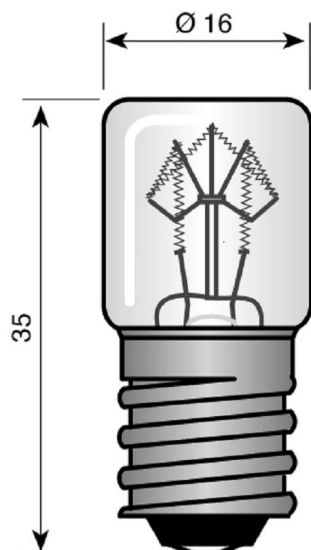

E14 16x 35 mm 36V 3W

E14 16x 35 mm 36V 3W

Article number: 141635415

Status product: 126 - CURRENT

Changed last: 02-10-2024

Brand: Vezalux

Type: E14 T16x35

ETIM Group: EG000028 - Lamps

ETIM Classes: EC000399 - Indication- and signalling lamp

Synonym: Incandescent lamp, Indication- and signalling lamp, Lamp, Traffic signalling lamp

Feature

Lamp power:	3 ~ 3 W	Colour temperature:	2700 K
Lamp voltage:	36 ~ 36 V	Diameter:	16 mm
Luminous flux:	0 lm	Total length:	35 mm
Socket:	E14	Suitable for torches:	No
Technology:	Incandescent lamp	Suitable for pointer:	No
Lamp shape:	Tube, single-ended	Suitable for round flashing luminaire:	No
Halogen:	No	Nominal current:	83 mA
Krypton:	No	Average nominal lifespan:	2000 h
Xenon:	No	Energy efficiency class:	G
Colour:	Colourless		