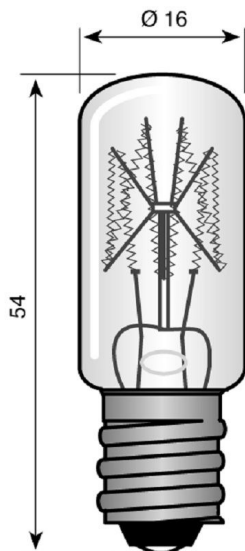

E14 16x 52 mm 260V 15W 58mA

E14 16x 52 mm 260V 15W 58mA

Article number: 141652689

Status product: 94E - Article ahead (GS1 Code)

Changed last: 02-10-2024

Brand: Vezalux

Type: E14 T16x52

ETIM Group: EG000028 - Lamps

ETIM Classes: EC000399 - Indication- and signalling lamp

Synonym: Incandescent lamp, Indication- and signalling lamp, Lamp, Traffic signalling lamp

Feature

Lamp power:	15 ~ 15 W	Colour:	Colourless
Lamp voltage:	260 ~ 260 V	Colour temperature:	2700 K
Luminous flux:	0 lm	Diameter:	16 mm
Socket:	E14	Total length:	52 mm
Technology:	Incandescent lamp	Suitable for torches:	No
Lamp shape:	Tube, single-ended	Suitable for pointer:	No
Halogen:	No	Suitable for round flashing luminaire:	No
Krypton:	No	Nominal current:	58 mA
Xenon:	No	Average nominal lifespan:	2000 h